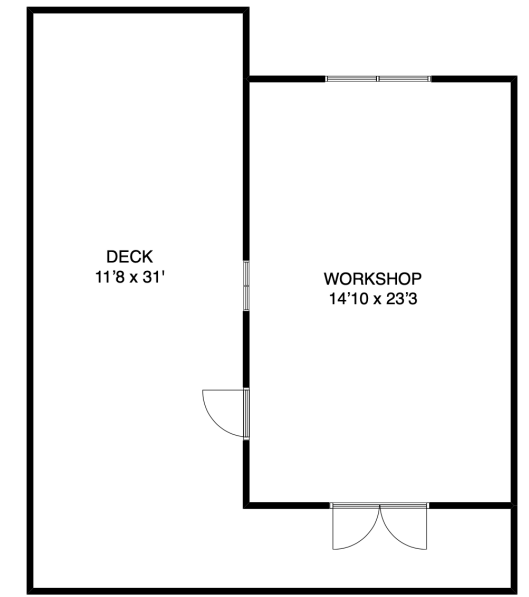

WORKSHOP

Frances Frost
REALTOR *
Remax Crest - Bowen Island
Office : 604.947.9096
Cell : 604.657.0660
www.bowenislandrealestate.info

Top 10% of Realtors in the GVRD

Personal Real Estate Corporation

ADDRESS
1504 ADAMS ROAD
BOWEN ISLAND
V0N 1G2

AREA CALCULATION

COACH HOUSE	1155 sq ft
COACH HOUSE DECK	490 sq ft
GARAGE	792 sq ft
WORKSHOP	340 sq ft
WORKSHOP DECK	440 sq ft

NOTES

FLOOR PLAN MEASUREMENTS, DIMENSIONS, SQUARE FOOTAGE, EXISTING STRUCTURES & FEATURES ARE APPROXIMATIONS AND FOR ILLUSTRATIVE PURPOSES ONLY. WE MAKE NO GUARANTEE, EXPRESSED OR IMPLIED, AS TO THE ACCURACY AND COMPLETENESS OF THIS RENDERING.