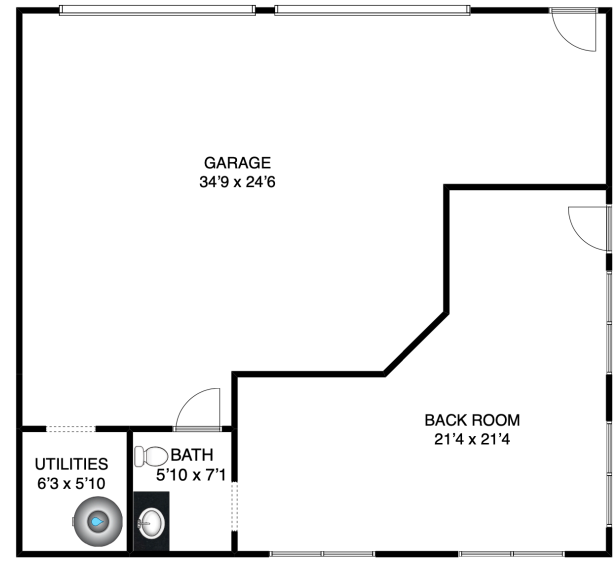

COACH HOUSE GARAGE