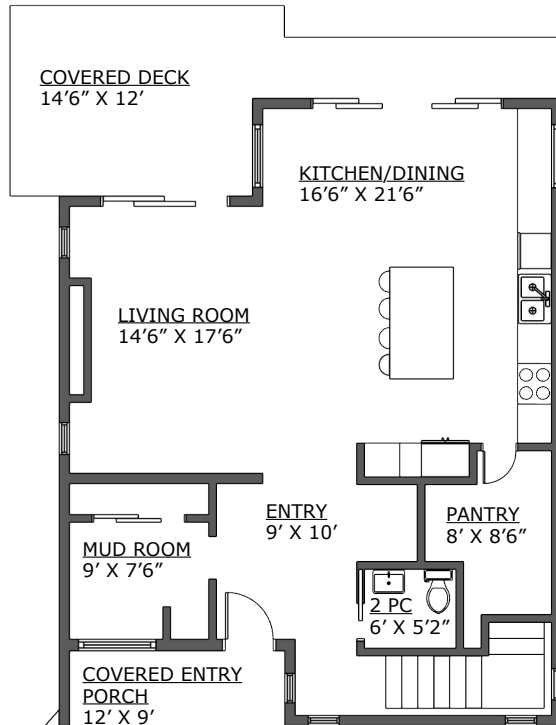

873 Rivendell Drive  
Bowen Island

Main Level	1,133 SQ FT
Lower Level	1,193 SQ FT
Basement Suite	931 SQ FT
<b>Total</b>	<b>3,257 SQ FT</b>

Decks/Porches	487 SQ FT
Sunken Patio	300 SQ FT

THE BOWEN ISLAND

REAL ESTATE GROUP

RE/MAX MASTERS REALTY

**MAIN LEVEL**

**LOWER LEVEL**

**BASEMENT SUITE**