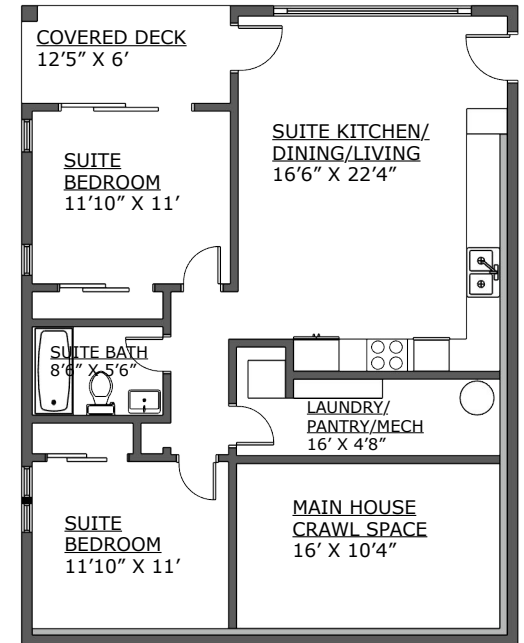

873 Rivendell Drive  
Bowen Island

Main Level	1,133 SQ FT
Lower Level	1,193 SQ FT
Basement Suite	931 SQ FT
<b>Total</b>	<b>3,257 SQ FT</b>

Decks/Porches	487 SQ FT
Sunken Patio	300 SQ FT

THE BOWEN ISLAND

REAL ESTATE GROUP

RE/MAX MASTERS REALTY

**MAIN LEVEL**

**LOWER LEVEL**

**BASEMENT SUITE**