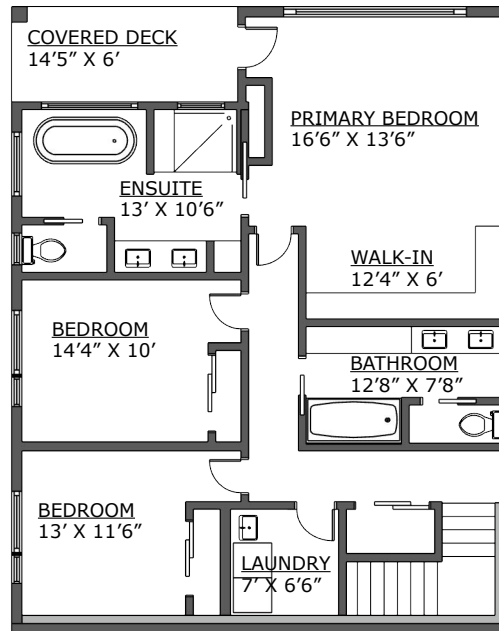

873 Rivendell Drive  
Bowen Island

Main Level	1,133 SQ FT
Lower Level	1,193 SQ FT
Basement Suite	931 SQ FT
<b>Total</b>	<b>3,257 SQ FT</b>

Decks/Porches	487 SQ FT
Sunken Patio	300 SQ FT

THE BOWEN ISLAND

REAL ESTATE GROUP

RE/MAX MASTERS REALTY

**MAIN LEVEL**

**LOWER LEVEL**

**BASEMENT SUITE**